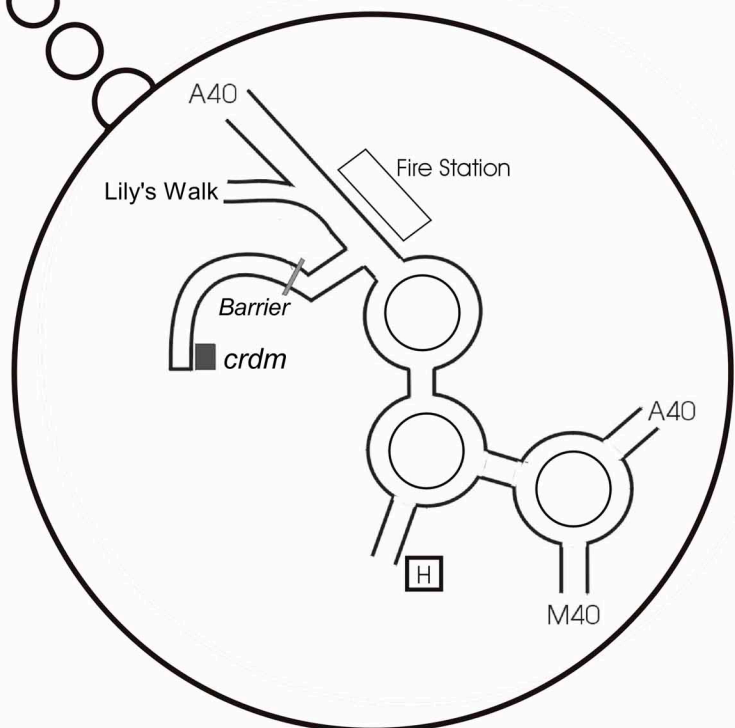

# How to find us

- 1. Leave the M40 at junction 4 and take the A404 to High Wycombe centre.**
- 2. On leaving the third roundabout turn immediately left opposite the Fire Station into the main entrance of BCUC**
- 3. Bear right and wait for security to raise the barrier**
- 4. CRDM are located at the end of the perimeter road**
- 5. On entering the building, take the stairs on the left up to reception.**