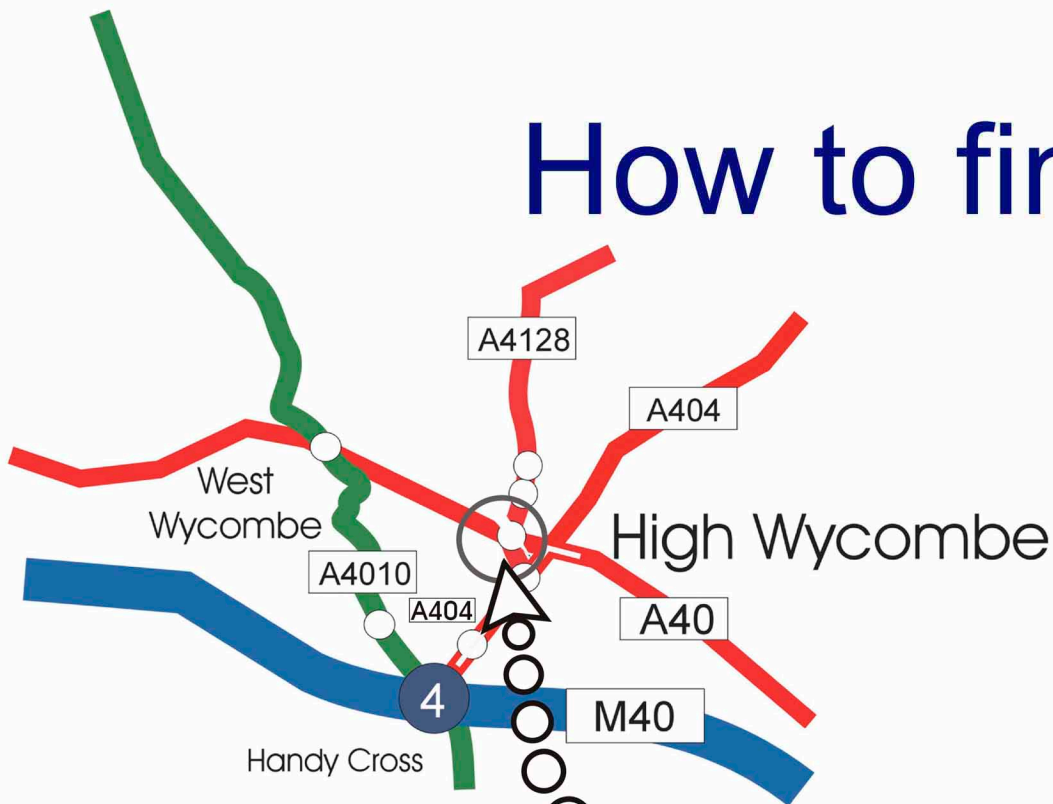

# How to find us

- 1. Leave the M40 at junction 4 and take the A404 to High Wycombe centre.**
- 2. On leaving the third roundabout turn immediately left opposite the Fire Station into the main entrance of BCUC**
- 3. Bear right and wait for security to raise the barrier**
- 4. CRDM are located at the end of the perimeter road**
- 5. On entering the building, take the stairs on the left up to reception.**